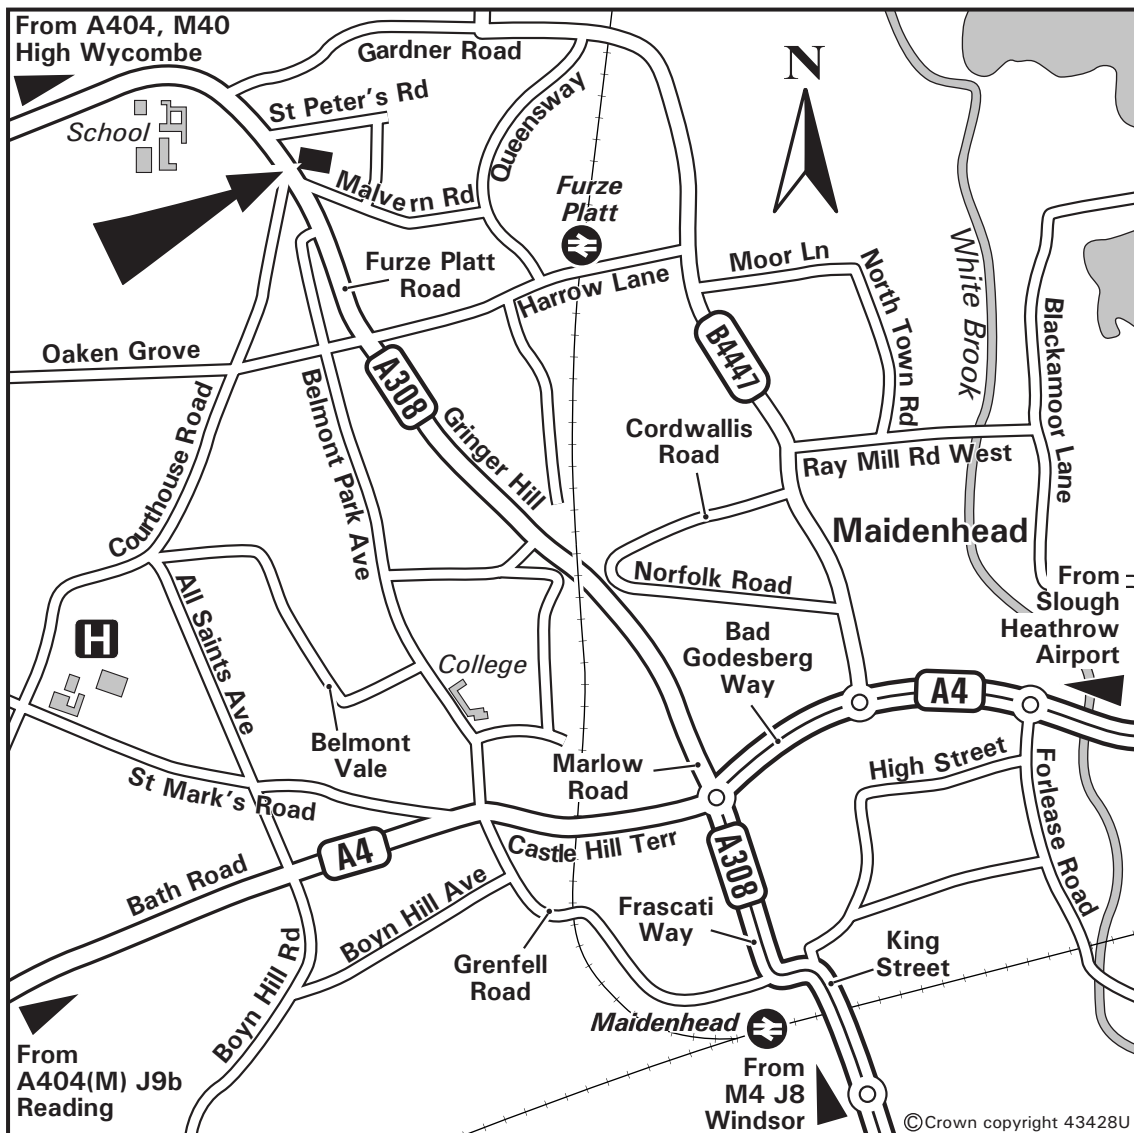

CLEAN

CLEAN
54 Furze Platt Road
Maidenhead
Berkshire SL6 7NL

Tel: 01628 645900
Fax: 01628 674099
email: info@cleanservices.co.uk
www.cleanservices.co.uk

From M4

- Leave the M4 at junction 8/9 (signed High Wycombe, A404(M), Maidenhead & A308(M)).
- At the roundabout at the top of the slip road, take the A308(M) exit and continue to the large roundabout.
- At the roundabout, take the first exit onto the A308 (Braywick Road).
- Continue straight over the next roundabout and pass under the railway bridge, the road bears left then right onto Frascati Way.
- Continue ahead at the next roundabout onto the A308 Marlow Road.
- Follow the A308 for approx. 1 mile into Furze Platt.
- We are situated on the right hand side (opposite a public house).

From M40

- Leave the M40 at junction 4 (signed Marlow & A404).
- Join the A404 following signs for Maidenhead & Marlow.
- Turn left at the next roundabout, signed Pinkneys Green (A308)
- Continue up hill and through Pinkneys Green for approx. 2 miles into Furze Platt.
Pass school on your right; continue straight at traffic lights for 300 yards.
- We are situated on the left hand side behind the launderette (opposite a public house).