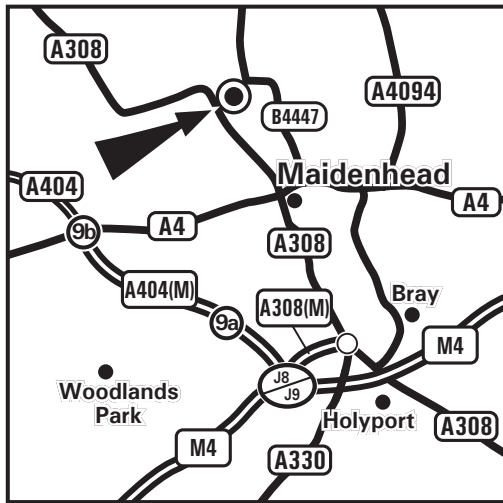

CLEAN

CLEAN
54 Furze Platt Road
Maidenhead
Berkshire SL6 7NL

Tel: 01628 645900
Fax: 01628 674099
email: info@cleanservices.co.uk
www.cleanservices.co.uk

From M4

- Leave the M4 at junction 8/9 (signed High Wycombe, A404(M), Maidenhead & A308(M)).
- At the roundabout at the top of the slip road, take the A308(M) exit and continue to the large roundabout.
- At the roundabout, take the first exit onto the A308 (Braywick Road).
- Continue straight over the next roundabout and pass under the railway bridge, the road bears left then right onto Frascati Way.
- Continue ahead at the next roundabout onto the A308 Marlow Road.
- Follow the A308 for approx. 1 mile into Furze Platt.
- We are situated on the right hand side (opposite a public house).

From M40

- Leave the M40 at junction 4 (signed Marlow & A404).
- Join the A404 following signs for Maidenhead & Marlow.
- Turn left at the next roundabout, signed Pinkneys Green (A308)
- Continue up hill and through Pinkneys Green for approx. 2 miles into Furze Platt.
Pass school on your right; continue straight at traffic lights for 300 yards.
- We are situated on the left hand side behind the launderette (opposite a public house).